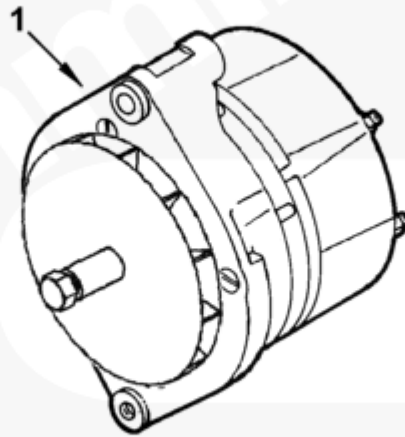

©Cummins Inc

ee954gg

[SMALL](#) | [MEDIUM](#) | [LARGE](#)

Cart	Ref No	Part Number	Part Description	Required	Remarks
<input type="button" value="View My Cart"/>					
		EE9035-03	Alternator		<a href="#">Alternator...(More)</a>

					manufacturer/model:
					CAV AC5 rsm
					Voltage: 24
					Amperage: 55
					Unique Characteristics:
					Extended terminal post
					Engine Family: "B" Series
					Includes alternator fan.
					Alternator has built in
					supression. Name plate
					brand: Cummins.
<input type="checkbox"/>	1	<a href="#">3975139</a>	Alternator	1	